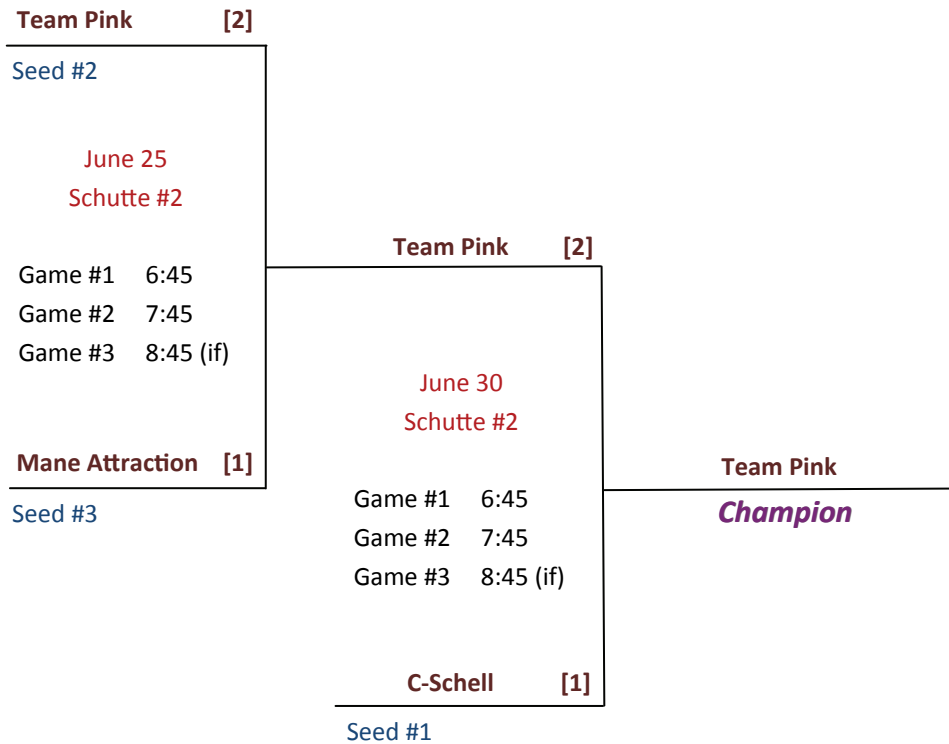

City of Dover Parks & Recreation

Northern Playoff Bracket

Best of 3 Playoff Series

NOTES:

- * High Seed is home team in games 1 & 3, Lower Seed is home team in game 2.
- * Slaughter Rule is in effect.
- * Field Lights are only to be turned on for scheduled games, not practices or warm-ups.